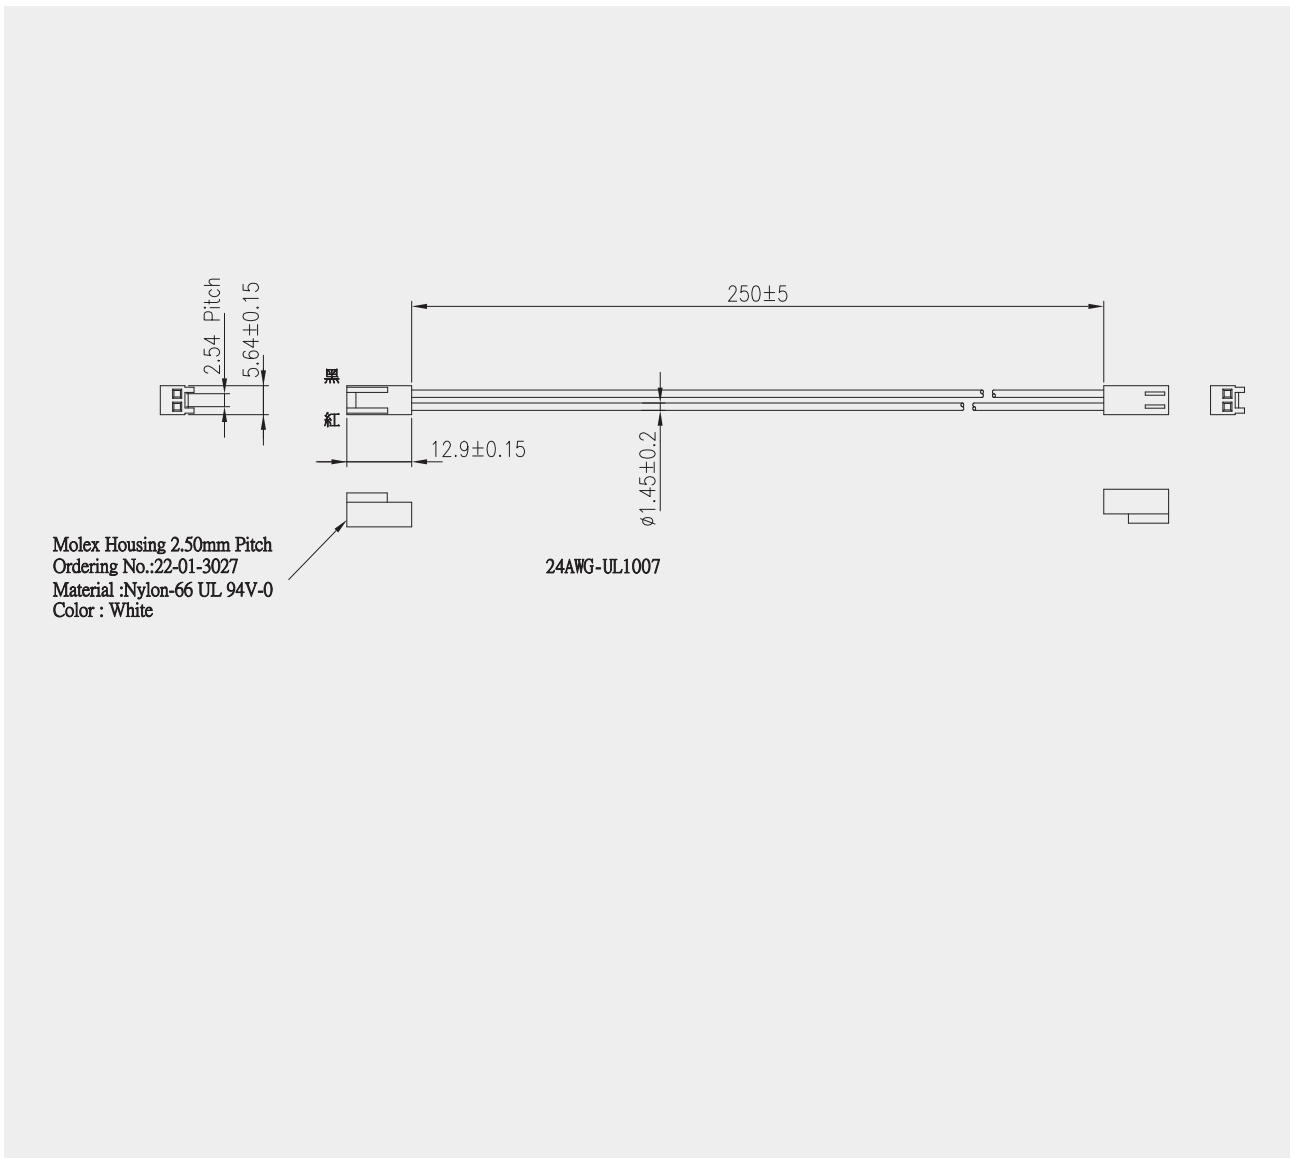

# PSZ-1020

Connector cable DC160W / DC161W  
J6 – Motherboard

- ✓ Power ON/OFF
- ✓ Car audio amplifier
- ✓ 2 pole
- ✓ Length 250 mm

## Drawing PSZ-1020

Specification is subject to change without notice. Errors excepted. Status as at: 14.04.2022