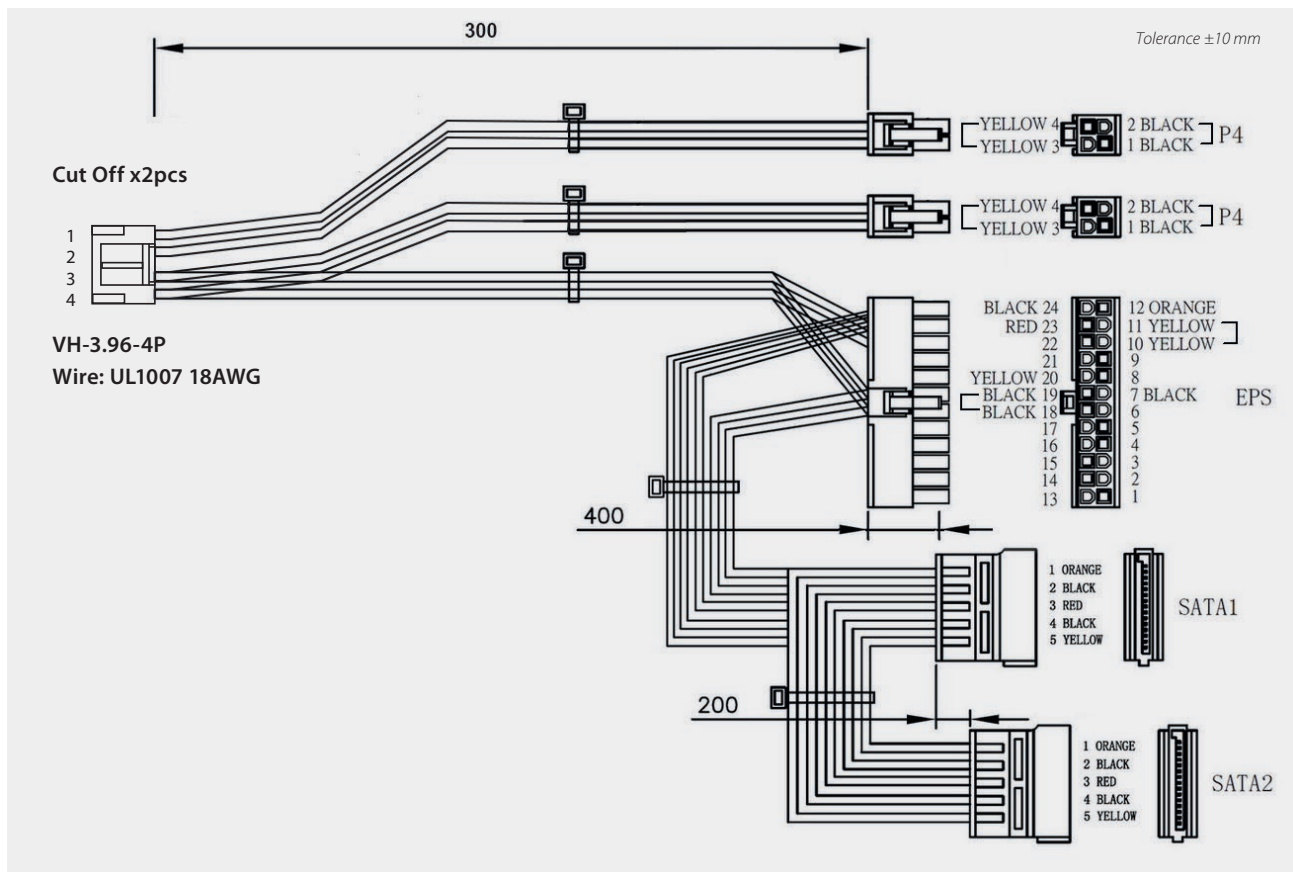

MBZ-1021

Special cable harness

- ✓ 12 V only power cable
- ✓ Length 300 mm
- ✓ With 4+4pin connector

Drawing

Recommended power supply from Bicker Elektronik >>> Additional recommendations on www.bicker.de

BEO-1412M

140 Watt

Specification is subject to change without notice. Errors excepted. Status as at: 10.02.2021