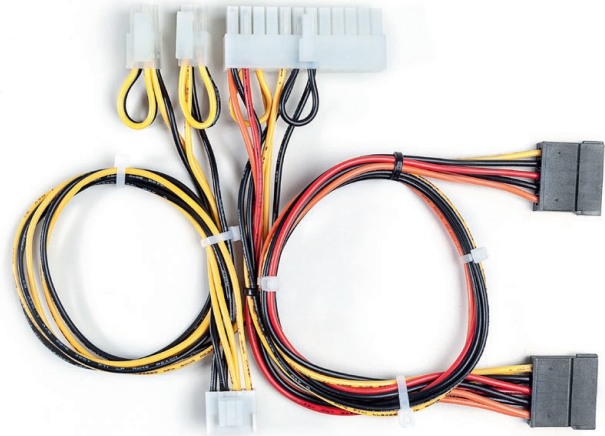

MBZ-1021

Special cable harness

- ✓ 12 V only power cable
- ✓ Length 300 mm
- ✓ With 4+4pin connector

Drawing

Recommended power supply from Bicker Elektronik >>> Additional recommendations on www.bicker.de

BEO-1412M

140 Watt

Specification is subject to change without notice. Errors excepted. Status as at: 10.02.2021